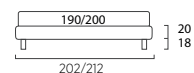

Sommier Lift

DI SERIE:
- piede in legno Cubic h cm 18, colore wengè
SU RICHIESTA:
- piede in legno Cubic h cm 18, colori bianco, naturale, grigio
- piede in legno Conic, Log h cm 18, colori bianco, naturale, wengè
- piede in metallo Top h cm 18, finitura satinato, otto colori
- piede in metallo Basic, Glam, Peak, Trim, Mark e Wily h cm 18, finitura cromo, otto colori

STANDARD:
- h 18 cm Cubic wooden feet, wenge color
TO ORDER:
- h 18 cm Cubic wooden feet. White, natural and grey colours
- h 18 cm Conic and Log wooden feet. White, natural and wenge colours
- h 18 cm Top steel feet, frosted finish, eight colours
- h 18 cm Basic, Glam, Peak, Trim, Mark and Wily steel feet, chrome finish, eight colours