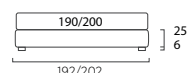

Sommier Filo

DI SERIE:
- piede in legno Cubic h cm 6, colore wengè
SU RICHIESTA:
- piede in legno Cubic h cm 6, colori bianco, naturale, grigio
- piede in legno Circle h cm 6, colori bianco, naturale, wengè
- ruote Carry
- ruote Roll

STANDARD:
- h 6 cm Cubic wooden feet wengè
TO ORDER:
- h 6 cm Cubic wooden feet white, natural or grey
- h 6 cm Circle wooden feet white, natural or wengè
- Carry wheels
- Roll wheels