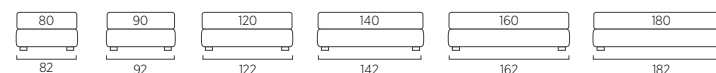

Sommier Filo

DI SERIE:
- piede in legno Cubic h cm 6, colore wengè
SU RICHIESTA:
- piede in legno Cubic h cm 6, colori bianco, naturale, grigio
- piede in legno Circle h cm 6, colori bianco, naturale, wengè
- ruote Carry
- ruote Roll

STANDARD:
- h 6 cm Cubic wooden feet wengè
TO ORDER:
- h 6 cm Cubic wooden feet white, natural or grey
- h 6 cm Circle wooden feet white, natural or wengè
- Carry wheels
- Roll wheels