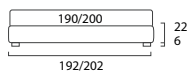

Sommier struttura Filo con piano

DI SERIE:
- piede in legno Cubic h cm 6, colore wengè
SU RICHIESTA:
- piede in legno Cubic h cm 6, colori bianco, naturale, grigio
- piede in legno Circle h cm 6, colori bianco, naturale, wengè
- ruote Carry
- ruote Roll

STANDARD:
- h 6 cm Cubic wooden feet wengè
TO ORDER:
- h 6 cm Cubic wooden feet white, natural or grey
- h 6 cm Circle wooden feet white, natural or wengè
- Carry wheels
- Roll wheels