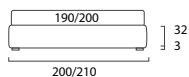

Sommier Sottosopra

DI SERIE:
- piede strutturale in metallo

STANDARD:
- metal structural feet