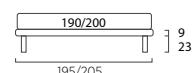

Sommier Autoportante

DI SERIE:
- piede in metallo Top h cm 23, finitura satinato
SU RICHIESTA:
- piede in metallo Top h cm 23, otto colori
- piede in metallo Basic, Mark e Wily h cm 23, finitura cromo, otto colori
- ruote Disk

STANDARD:
- h 23 cm Top steel feet frosted finish
TO ORDER:
- h 23 cm Top steel feet, eight colours
- h 23 cm Basic, Mark and Wily steel feet, chrome finish, eight colours
- Disk wheels