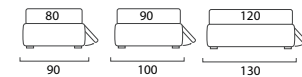

Sommier Sottosopra

DI SERIE:
- piede strutturale in metallo

STANDARD:
- metal structural feet