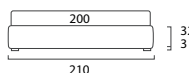

Sommier Sottosopra con sistema Fast

DI SERIE:
- piede strutturale in metallo

STANDARD:
- metal structural feet