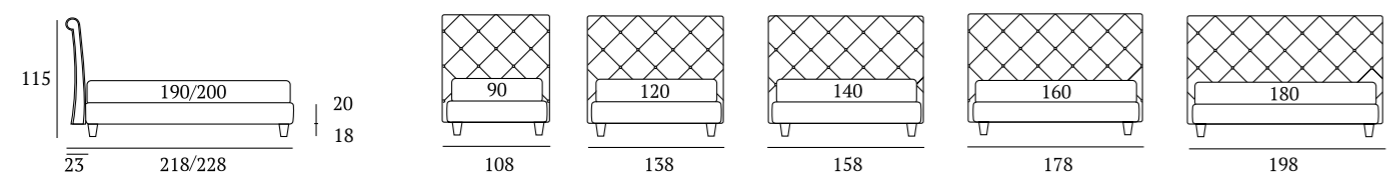

Novel Lux Lift

DI SERIE:
Piede in legno **Conic** h cm 18, colore wengè

OPTIONAL:
Piedi in legno **Conic, Classic, Log** h cm 18, colori bianco, wengè, naturale

AS STANDARD:
Conic wooden foot H 18 cm, colour: wenge

OPTIONALS:
Conic, Classic, Log wooden feet H 18 cm, colours: white, wenge, natural

Tipologie piedi e ruote / Feet and Wheels

PIEDI IN LEGNO

Circle foot H 6-10 cm, colours: wenge, natural, white

Conic foot H 14-18 cm, colours: wenge, natural, white

Classic foot H 10 cm, colours: wenge, natural, white

Classic foot H 14-18 cm, colours: wenge, natural, white

Log foot H 14-18 cm, colours: wenge, natural, white

RUOTE

Carry wheel, H 8 cm