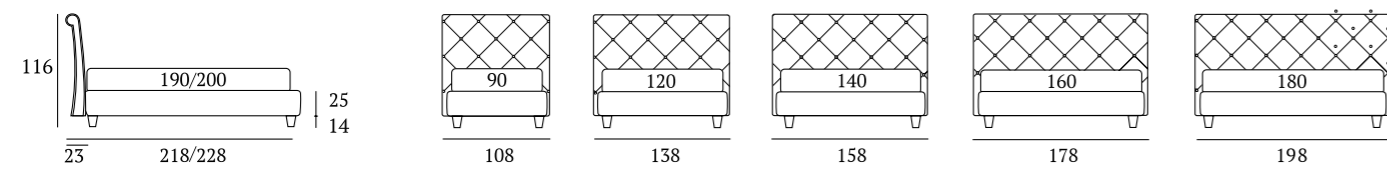

Novel Lux Compatto

DI SERIE:
Piede in legno **Conic** h cm 14, colore wengè

OPTIONAL:
Piedi in legno **Conic, Classic, Log** h cm 14, colori bianco, wengè, naturale

AS STANDARD:
Conic wooden foot H 14 cm, colour: wenge

OPTIONALS:
Conic, Classic, Log wooden feet H 14 cm, colours: white, wenge, natural