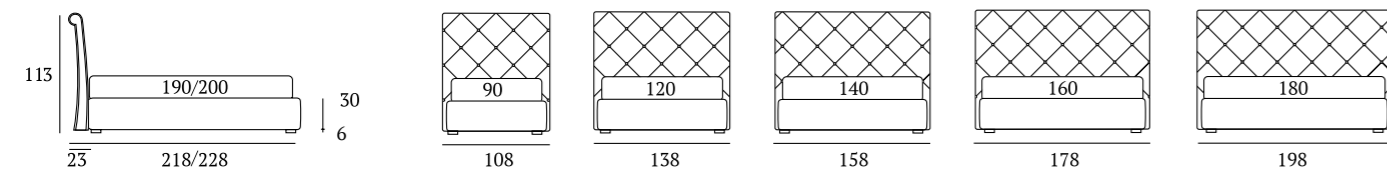

## Novel Lux

**DI SERIE:**  
Piede in legno **Circle** h cm 6, colore wengè

**OPTIONAL:**  
Piede in legno **Circle** h cm 6-10, colori bianco, wengè, naturale  
Piede in legno **Classic** h cm 10, colori bianco, wengè, naturale  
Ruote **Carry**

**AS STANDARD:**  
**Circle** wooden foot H 6 cm, colour: wenge

**OPTIONALS:**  
**Circle** wooden foot H 6-10 cm, colours: white, wenge, natural  
**Classic** wooden foot H 10 cm, colours: white, wenge, natural  
**Carry** wheels

### RUOTE

Ruota Carry H cm 8

*Carry wheel, H 8 cm*