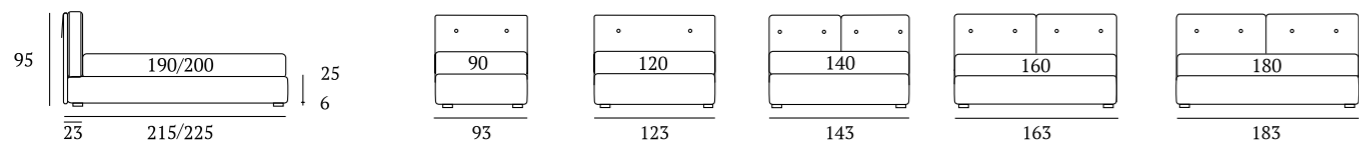

Nice Filo

DI SERIE:
Piede in legno **Circle** h cm 6, colore wengè

AS STANDARD:
Circle wooden foot H 6 cm, colour: wenge

OPTIONAL:
Piede in legno **Circle** h cm 6-10, colori bianco, wengè, naturale
Piede in legno **Classic** h cm 10, colori bianco, wengè, naturale
Ruote **Carry**

OPTIONALS:
Circle wooden foot H 6-10 cm, colours: white, wenge, natural
Classic wooden foot H 10 cm, colours: white, wenge, natural
Carry wheels

Tipologie piedi e ruote / Feet and Wheels

PIEDI IN LEGNO

Piede Circle H cm 6-10, colori wengè, naturale, bianco

Circle foot H 6-10 cm, colours: wenge, natural, white

Piede Conic H cm 14-18, colori wengè, naturale, bianco

Conic foot H 14-18 cm, colours: wenge, natural, white

Piede Classic H cm 10, colori wengè, naturale, bianco

Classic foot H 10 cm, colours: wenge, natural, white

Piede Classic H cm 14-18, colori wengè, naturale, bianco

Classic foot H 14-18 cm, colours: wenge, natural, white

PIEDI IN METALLO

Piede Glam H cm 14-18-24, finiture cromo, bianco, manganese

Glam foot H 14-18-24 cm, finishes: chrome, white, manganese

RUOTE

Ruota Carry H cm 8

Carry wheel, H 8 cm