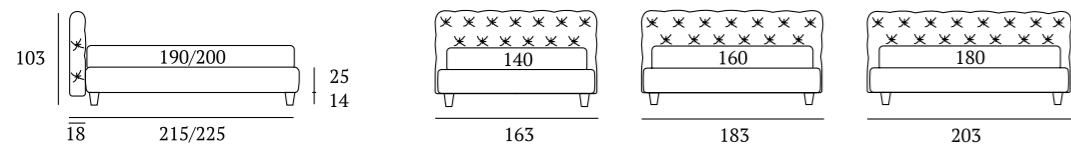

King

DI SERIE:
Piede in legno **Circle** h cm 6, colore wengè

OPTIONAL:
Piedi in legno **Circle** h cm 6-10, colori bianco, wengè, naturale
Piede in legno **Classic** h cm 10, colori bianco, wengè, naturale
Ruote **Carry**

AS STANDARD:
Circle wooden foot H 6 cm, colour: wenge

OPTIONALS:
Circle wooden foot H 6-10 cm, colours: white, wenge, natural
Classic wooden foot H 10 cm, colours: white, wenge, natural
Carry wheels

King Compatto

AS STANDARD:
Conic wooden foot H 14 cm, colour: wenge

OPTIONALS:
Conic, Classic wooden feet H 14 cm, colours: white, wenge, natural
Peak metal foot H 14 cm, finishes: chrome, white, manganese

King Lift

DI SERIE:
Piede in legno **Conic** h cm 18, colore wengè

Peak foot H 14-18 cm, finishes: chrome, white, manganese

RUOTE

Ruota Carry H cm 8

Carry wheel, H 8 cm