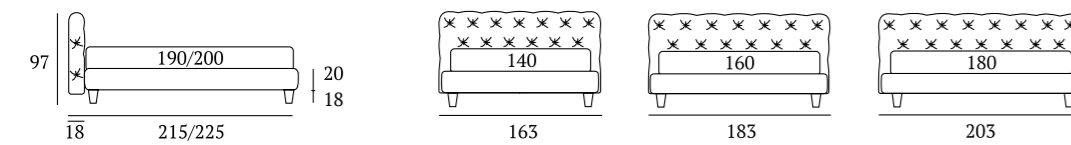

King Lift

DI SERIE:
Piede in legno **Conic** h cm 18, colore wengè

OPTIONAL:
Piedi in legno **Conic, Classic** h cm 18, colori bianco, wengè, naturale
Piede in metallo **Peak** h cm 18, finiture cromo, bianco, manganese

AS STANDARD:
Conic wooden foot H 18 cm, colour: wenge

OPTIONALS:
Conic, Classic wooden feet H 18 cm, colours: white, wenge, natural
Peak metal foot H 18 cm, finishes: chrome, white, manganese

Tipologie piedi e ruote / Feet and Wheels

PIEDI IN LEGNO

Piede Circle H cm 6-10, colori wengè, naturale, bianco

Circle foot H 6-10 cm, colours: wenge, natural, white

Piede Conic H cm 14-18, colori wengè, naturale, bianco

Conic foot H 14-18 cm, colours: wenge, natural, white

Piede Classic H cm 10, colori wengè, naturale, bianco

Classic foot H 10 cm, colours: wenge, natural, white

Piede Classic H cm 14-18, colori wengè, naturale, bianco

Classic foot H 14-18 cm, colours: wenge, natural, white

PIEDI IN METALLO

Piede Peak H cm 14-18, finiture cromo, bianco, manganese

Peak foot H 14-18 cm, finishes: chrome, white, manganese

RUOTE

Ruota Carry H cm 8

Carry wheel, H 8 cm