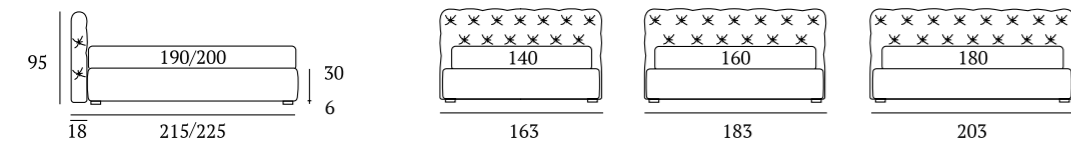

King

DI SERIE:
Piede in legno **Circle** h cm 6, colore wengè

OPTIONAL:
Piedi in legno **Circle** h cm 6-10, colori bianco, wengè, naturale
Piede in legno **Classic** h cm 10, colori bianco, wengè, naturale
Ruote **Carry**

AS STANDARD:
Circle wooden foot H 6 cm, colour: wenge

OPTIONALS:
Circle wooden foot H 6-10 cm, colours: white, wenge, natural
Classic wooden foot H 10 cm, colours: white, wenge, natural
Carry wheels

King Compatto

Peak foot H 14-18 cm, finishes: chrome, white, manganese

RUOTE

Ruota Carry H cm 8

Carry wheel, H 8 cm