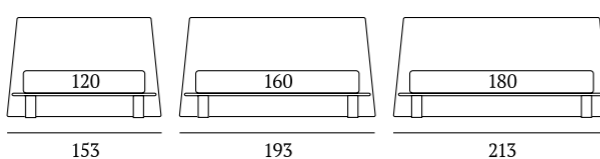

J-Collection Autoportante

DI SERIE:
Piede in Abs **Bolt** h cm 19

AS STANDARD:
Bolt ABS foot H 19 cm

OPTIONAL:
Piede in plexiglas **Jiff** h cm 19
Piede in metallo **Top** h cm 18-23, finitura satinato
Piede in metallo **Glam** h cm 24, finiture cromo, bianco manganese

OPTIONALS:
Jiff plexiglas foot H 19 cm
Top metal foot H 18-23 cm, finish: satin
Glam metal foot H 24 cm, finishes: chrome, white, manganese