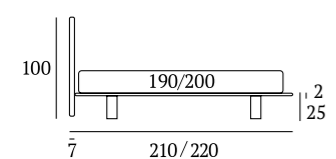

J-Collection Autoportante

DI SERIE:
Piede in Abs **Bolt** h cm 19

AS STANDARD:
Bolt ABS foot H 19 cm

OPTIONAL:
Piede in plexiglas **Jiff** h cm 19
Piede in metallo **Top** h cm 18-23, finitura satinato
Piede in metallo **Glam** h cm 24, finiture cromo, bianco manganese

OPTIONALS:
Jiff plexiglas foot H 19 cm
Top metal foot H 18-23 cm, finish: satin
Glam metal foot H 24 cm, finishes: chrome, white, manganese