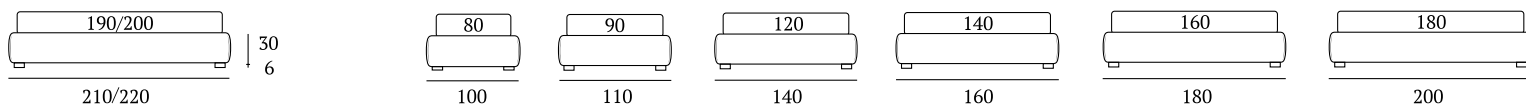

Sommier Large

DI SERIE:
Piede in legno **Cubic** h cm 6, colore wengè

OPTIONAL:
Piede in legno **Cubic** h cm 6-10, colori bianco, naturale, grigio, wengè
Piede in legno **Circle** h cm 6-10, colori bianco, naturale, wengè
Piede in legno **Classic** h cm 10, colori bianco, naturale, wengè

AS STANDARD:
Cubic wooden foot H 6 cm, colour: wenge

OPTIONALS:
Cubic wooden foot H 6-10 cm, colours: white, natural, grey, wenge
Circle wooden foot H 6-10 cm, colours: white, natural, wenge
Classic wooden foot H 10 cm, colours: white, natural, wenge