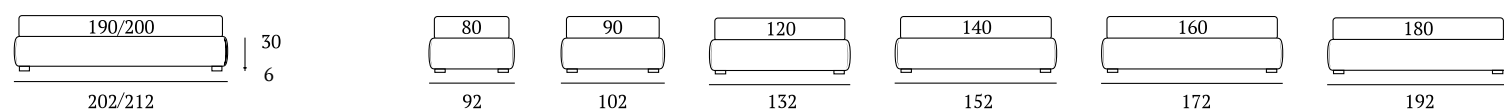

Pannello Different sp. 5 cm

Sommier

DI SERIE:
Piede in legno **Cubic** h cm 6, colore wengè

OPTIONAL:
Piede in legno **Cubic** h cm 6-10, colori bianco, naturale, grigio, wengè
Piede in legno **Circle**, h cm 6-10, colori bianco, naturale, wengè
Piede in legno **Classic** h cm 10, colori bianco, naturale, wengè
Piede in metallo **Steel** h cm 5, finitura cromo
Ruote **Carry**

AS STANDARD:
Cubic wooden foot H 6 cm, colour: wenge

OPTIONALS:
Cubic wooden foot H 6-10 cm, colours: white, natural, grey, wenge
Circle wooden foot H 6-10 cm, colours: white, natural, wenge
Classic wooden foot H 10 cm, colours: white, natural, wenge
Steel metal foot H 5 cm, finish: chrome
Carry wheels